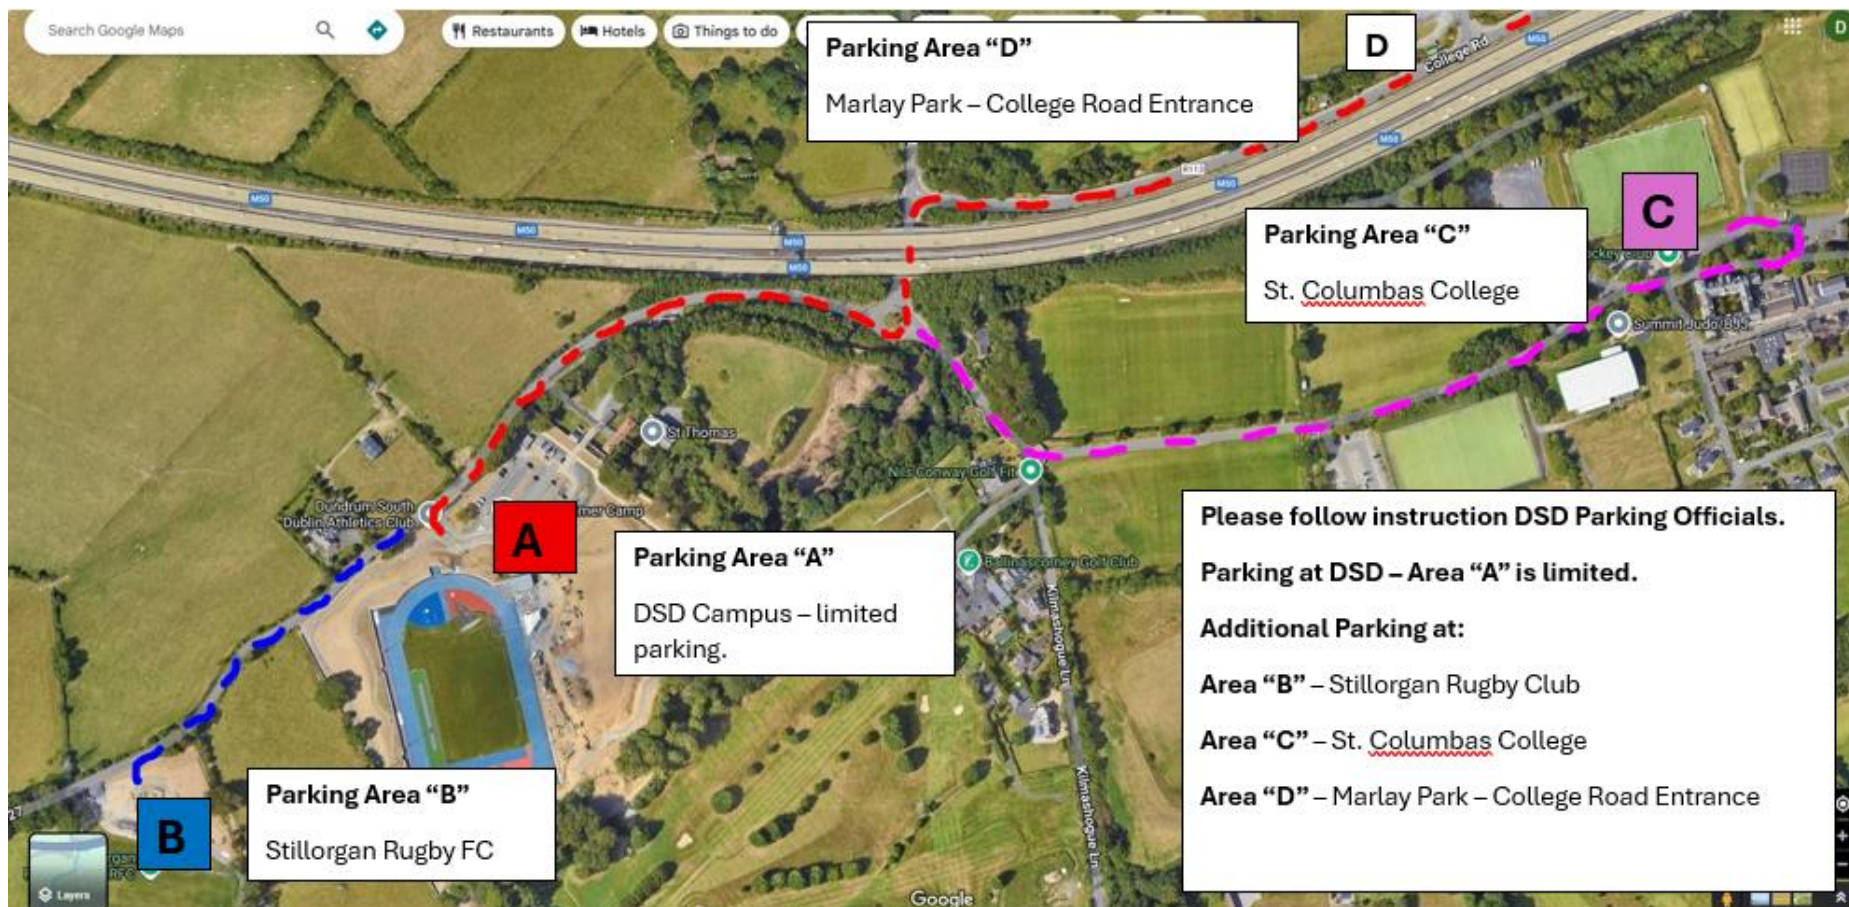

Please use car parks indicated.

Do not park on the road leading to the DSD Campus.

Strictly no Dogs are permitted on DSD Campus, with the exception of Guidedogs or Assistance Dogs. If asked to leave the Campus with your dog, please respect the Officials request.