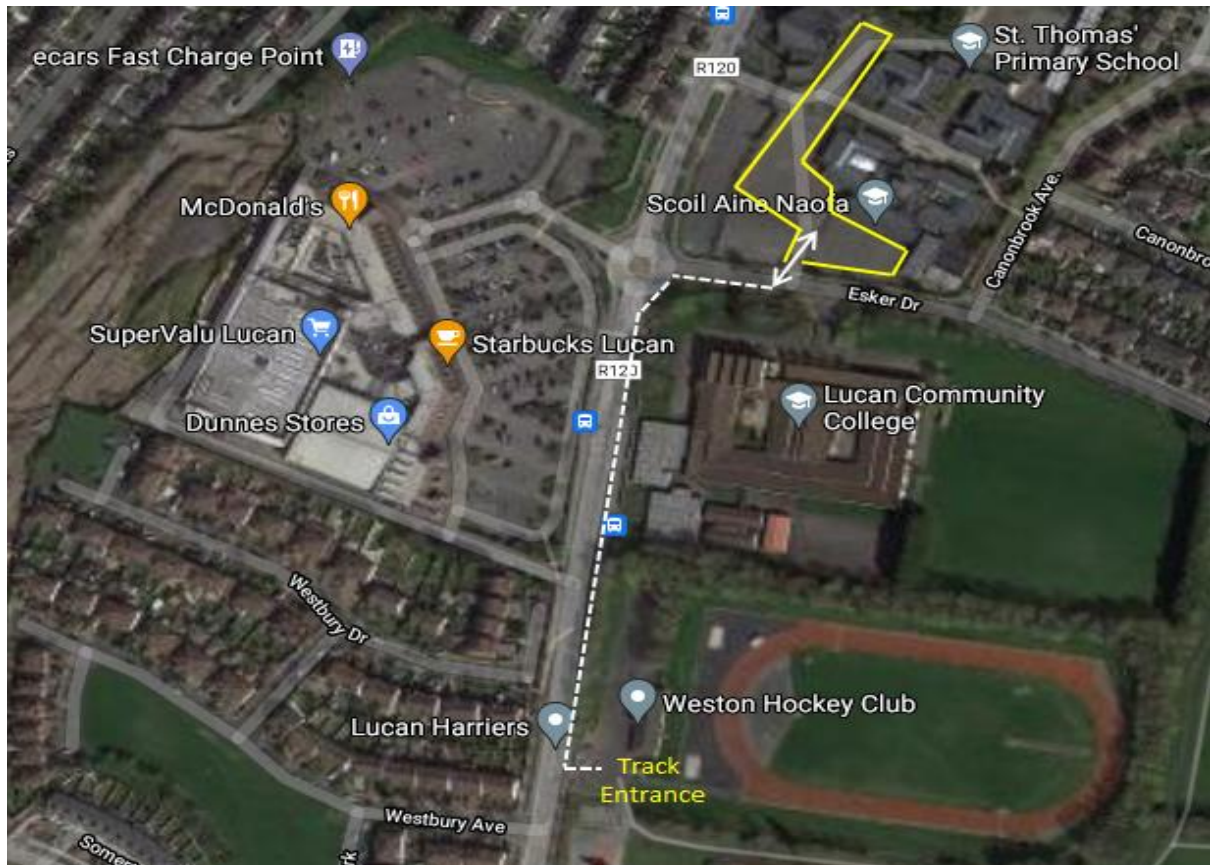

**PARKING FOR DUBLIN JUVENILE CHAMPIONSHIPS
LUCAN – Wednesday 10th and Friday 12th June 2026**

Lucan Harriers AC Track is situated on the R120 Lucan to Newcastle Road.

Please see the below for the main parking option which is within 300m of the Track Entrance. This is situated at Scoil Aine Naofa via Esker Drive. Please co-operate with parking marshals within the Car Park.

Parking in nearby housing estates is not permitted.